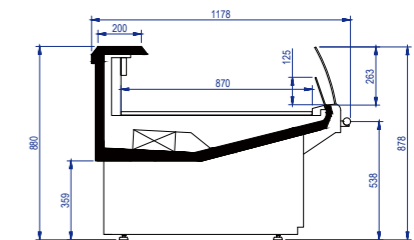

DIMENSION DRAWING

CGL Boyar Series self-service Counter