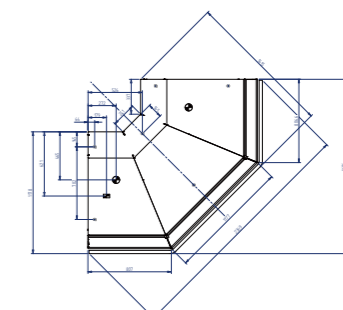

CGL SR	CGL S R Remote Self-service Counter						CGL S P Plug-in Self-service Counter				CGL S R Remote Self-service Corner Counter	
	063	094	125	188	250	375	125	188	250	375	EC90	IC45
Dimensions (Width)	625	938	1250	1875	2500	3750	1340	1965	2590	3840	1686	1654
Dimensions (Depth)	1178										1686	1424
Dimensions (Height)											880	
Operation Temperature (°C)	-2~2										3~8	
Temperature Grade	3 M1										3 S	
Rated Voltage (V)											220V	
Rated Frequency (Hz)											50Hz	
Net Weight (kg)	63	93	135	195	265	315	160	220	290	340	160	100
Display Area (m ²)	0.53	0.79	1.07	1.60	2.15	3.22	1.17	1.70	2.25	3.32	1.32	0.95
Effective Volume (m ³)	0.10	0.14	0.19	0.29	0.38	0.57	0.19	0.29	0.38	0.57	0.24	0.17
Energy Efficiency Level (EEL)	Grade 1										/	/

CONFIGURATION OPTIONS (STANDARD)

- Support legs: sheet metal legs
- Overnight blinds or lights: no overnight blinds or lights
- Material options for bottom partition, return air grilles and back panel: powder coating
- Crash bar options: aluminum alloy
- Heat pipes of evaporator: without heat pipe
- Controller options: Carrier standard refrigeration controller unit*
- Evaporator blower fan options: EBM Q motor*
- Evaporator options: Carrier R404A evaporator*

NOMENCLATURE

- CGL 87 S R 375**
- Width
125 1250mm
188 1875mm
250 2500mm
375 3750mm
 - EC90 90° Exterior Angle
IC45 45° Interior Angle
 - R: Remote
P: Plug-in
 - S: Self-service Counter
 - 87: shelf depth 870mm
 - CGL: Curved Glass Service Counter

DIMENSION DRAWING

CGL Boyar Series self-service Counter

CGL 87 SR EC90

Equivalent brand products can be replaced. For more optional information, please refer to page 63.