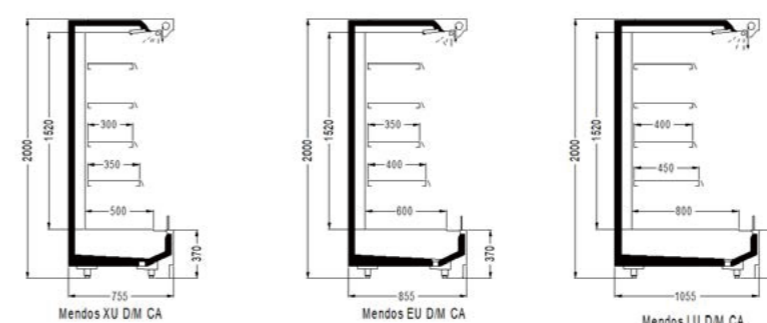

BENEFITS AT A GLANCE - RECTANGULAR END MULTIDECKS

- Storage amount +5%
- Display area +20%
- Energy consumption -5%

Standard Model	1055 (Depth) 2m (Height) (Shelf depth - 500)	855 (Depth) 2m (Height) (Shelf depth - 400)	750 (Depth) 2m (Height) (Shelf depth - 350)	LU (Depth - 1055) 2000/2270 (Height)	EU (Depth - 855) 2000/2270 (Height)	XU (755) 2000/2270 (Height)
	Mendos LU D/M	Mendos EU D/M	Mendos XU D/M	Mendos LU D	Mendos EU D	Mendos XU D
	125/188/210/250/375 CA	125/188/210/250/375 CA	125/188/250/375 CA	9EA/9I A/ 9E-L/9I-L	9EA/9I A/ 9E-L/9I-L	156/156-L
Dimensions (Width)	1250/1875/2100/ 2500/3750	1250/1875/2100/ 2500/3750	1250/1875/ 2500/3750	1380/1580	1380	1560
Dimensions (Depth)	1055	855	755	1380/1580	1380	755
Dimensions (Height)	2000			2000/2270	2000/2270	2000/2200
Operation Temperature ($^{\circ}\text{C}$)	-1~-7/-1~-5			4~-12		
Temperature Grade	3 M2/3 M1			3 S		
Rated Voltage (V)	220V					
Rated Frequency (Hz)	50Hz					
Net Weight (kg)	245/340/375/440/645	230/300/320/410/600	220/310/395/580	250/380/310/430	240/230/290/255	180/220
Display Area (m^2)	2.50/3.75/4.20/ 5.00/7.50	2.37/3.23/3.56/ 4.75/7.12	2.34/3.50/ 4.67/7.01	3.08/1.96/ 3.46/2.22	2.84/2.18/ 3.12/2.44	2.80/3.14
Effective Volume (m^3)	1.14/1.71/1.91/2.28/3.42	0.89/1.21/1.34/1.78/2.68	0.77/1.15/1.54/2.31	0.92/0.88/1.14/1.13	0.96/0.82/1.16/0.96	0.56/0.62
Energy Efficiency Level (EEL)	Grade 2					

DIMENSION DRAWING

Mendos A Series Rectangular End Multidecks

Mendos A Series Open Multidecks

NOMENCLATURE

Mendos LU D 250 CA

CA: Standard, 2000mm
L: Height increased, 2270mm

375 3700mm
250 2500mm
210 2100mm
188 1875mm
170 1700mm
125 1250mm
9E: 90-degree exterior angle
9I: 90-degree interior angle

D: Dairy case
M: Beef case

LU: Depth - 1055mm
EU: Depth - 855mm
XU: Depth - 755mm
Mendos