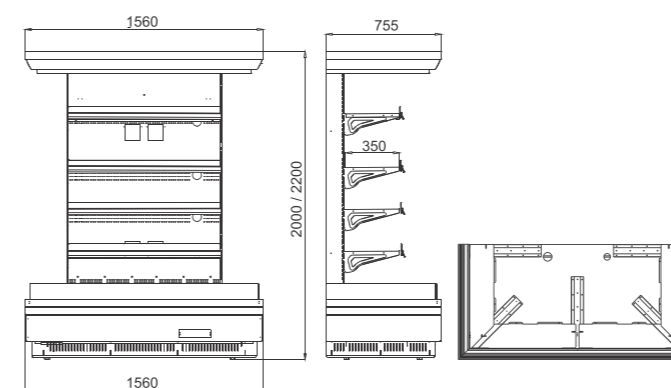

BENEFITS AT A GLANCE - RECTANGULAR END MULTIDECKS

- Storage amount +5%
- Display area +20%
- Energy consumption -5%

Standard Model	1055 (Depth) 2m (Height) (Shelf depth - 500)	855 (Depth) 2m (Height) (Shelf depth - 400)	750 (Depth) 2m (Height) (Shelf depth - 350)	LU (Depth - 1055) 2000/2270 (Height)	EU (Depth - 855) 2000/2270 (Height)	XU (755) 2000/2270 (Height)
	Mendos LU D/M	Mendos EU D/M	Mendos XU D/M	Mendos LU D	Mendos EU D	Mendos XU D
	125/188/210/250/375 CA	125/188/210/250/375 CA	125/188/250/375 CA	9EA/9I A/ 9E-L/9I-L	9EA/9I A/ 9E-L/9I-L	156/156-L
Dimensions (Width)	1250/1875/2100/ 2500/3750	1250/1875/2100/ 2500/3750	1250/1875/ 2500/3750	1380/1580	1380	1560
Dimensions (Depth)	1055	855	755	1380/1580	1380	755
Dimensions (Height)	2000			2000/2270	2000/2270	2000/2200
Operation Temperature ($^{\circ}\text{C}$)	-1~-7/-1~-5			4~-12		
Temperature Grade	3 M2/3 M1			3 S		
Rated Voltage (V)	220V					
Rated Frequency (Hz)	50Hz					
Net Weight (kg)	245/340/375/440/645	230/300/320/410/600	220/310/395/580	250/380/310/430	240/230/290/255	180/220
Display Area (m^2)	2.50/3.75/4.20/ 5.00/7.50	2.37/3.23/3.56/ 4.75/7.12	2.34/3.50/ 4.67/7.01	3.08/1.96/ 3.46/2.22	2.84/2.18/ 3.12/2.44	2.80/3.14
Effective Volume (m^3)	1.14/1.71/1.91/2.28/3.42	0.89/1.21/1.34/1.78/2.68	0.77/1.15/1.54/2.31	0.92/0.88/1.14/1.13	0.96/0.82/1.16/0.96	0.56/0.62
Energy Efficiency Level (EEL)	Grade 2					

DIMENSION DRAWING

Mendos A Series Rectangular End Multidecks

Mendos A Series Open Multidecks

NOMENCLATURE

Mendos LU D 250 CA

CA: Standard, 2000mm
L: Height increased, 2270mm

375 3700mm
250 2500mm
210 2100mm
188 1875mm
170 1700mm
125 1250mm
9E: 90-degree exterior angle
9I: 90-degree interior angle