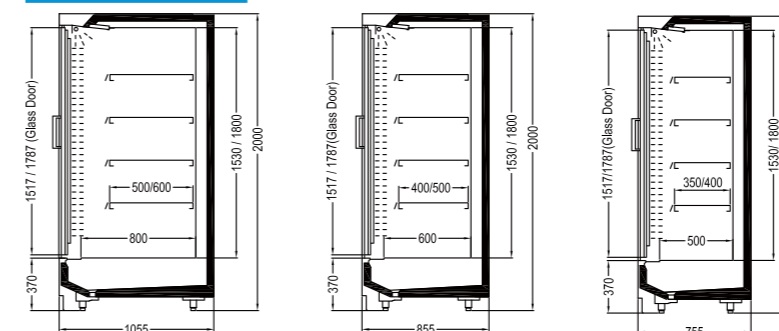

CUSTOMER VALUES - GLASS DOOR MULTIDECKS

- Storage amount +5%
- Display area +20%
- Energy consumption -5%

BENEFITS AT A GLANCE - 1.5M HEIGHT SEMI-VERTICAL GLASS DOOR MULTIDECKS

- 1.5m Semi-vertical glass door without blocking the in-store view
- Innovative display methods, flexible layout. Can be arranged in island style with glass door cabinets of the same series or with E6 SV open semi-height cabinets in an island-style layout.
- Save more energy than self-service cabinets
- All use E6 platform with many common parts

CUSTOMER VALUES - 1.5M HEIGHT SEMI-VERTICAL GLASS DOOR MULTIDECKS

- Innovative display methods, flexible layout

Standard Model	1055 (Depth) 2m (Height) (Shelf depth - 500)	855 (Depth) 2m (Height) (Shelf depth - 400)	750 (Depth) 2m (Height) (Shelf, depth - 350)	MenEco A Series 1.5m Height Semi-vertical Glass Door Multidecks
	MenEco LU D/M	MenEco EU D/M	MenEco XU D/M	MenEco EU M 125/170/188/250/375 A-R Glass Door Multidecks
Dimensions (Width)	1250/1875/2100/2500/3750	1250/1875/2100/2500/3750	1250/1875/2500/3750	1250/1700/1875/2500/3750
Dimensions (Depth)	1055	855	755	850
Dimensions (Height)	2000			1500
Operation Temperature ($^{\circ}\text{C}$)	-1- 7/-1- 5			-1-5
Temperature Grade	3 M2/3 M1			3 M1
Rated Voltage (V)	220V			
Rated Frequency (Hz)	50Hz			
Net Weight (kg)	285/410/450/530/765	270/370/405/500/725	260/375/490/710	208/276/294/380/545
Display Area (m^2)	1.67/2.51/2.81/3.34/5.01	1.53/2.08/2.29/3.06/4.59	1.50/2.25/3.00/4.51	0.98/1.34/1.47/1.96/2.94
Effective Volume (m^3)	0.89/1.32/1.48/1.77/2.66	0.73/0.99/1.09/1.46/2.19	0.62/0.93/1.24/1.86	0.88/1.19/1.31/1.75/2.63
Energy Efficiency Level (EEL)	Grade 2			/

DIMENSION DRAWING

MenEco A Series Glass Door Multidecks

MenEco A Series 1.5m Height Semi-vertical Glass Door Multidecks

NOMENCLATURE

MenEco LU D 250 CA

CA: Standard, 2000mm
L: Height increased, 2270mm

375 3700mm
250 2500mm
210 2100mm
188 1875mm
170 1700mm
125 1250mm