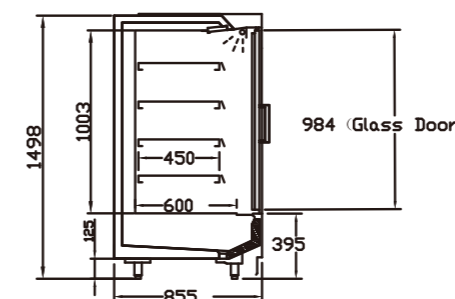

CUSTOMER VALUES - 1.5M HEIGHT SEMI-VERTICAL GLASS DOOR MULTIDECKS

- Innovative display methods, flexible layout

Standard Model	1055 (Depth) 2m (Height) (Shelf depth - 500)	855 (Depth) 2m (Height) (Shelf depth - 400)	750 (Depth) 2m (Height) (Shelf, depth - 350)	MenEco A Series 1.5m Height Semi-vertical Glass Door Multidecks
	MenEco LU D/M	MenEco EU D/M	MenEco XU D/M	MenEco EU M 125/170/188/250/375 A-R Glass Door Multidecks
Dimensions (Width)	1250/1875/2100/2500/3750	1250/1875/2100/2500/3750	1250/1875/2500/3750	1250/1700/1875/2500/3750
Dimensions (Depth)	1055	855	755	850
Dimensions (Height)	2000			1500
Operation Temperature ($^{\circ}\text{C}$)	-1- 7/-1- 5			-1-5
Temperature Grade	3 M2/3 M1			3 M1
Rated Voltage (V)	220V			
Rated Frequency (Hz)	50Hz			
Net Weight (kg)	285/410/450/530/765	270/370/405/500/725	260/375/490/710	208/276/294/380/545
Display Area (m^2)	1.67/2.51/2.81/3.34/5.01	1.53/2.08/2.29/3.06/4.59	1.50/2.25/3.00/4.51	0.98/1.34/1.47/1.96/2.94
Effective Volume (m^3)	0.89/1.32/1.48/1.77/2.66	0.73/0.99/1.09/1.46/2.19	0.62/0.93/1.24/1.86	0.88/1.19/1.31/1.75/2.63
Energy Efficiency Level (EEL)	Grade 2			/

DIMENSION DRAWING

MenEco A Series Glass Door Multidecks

MenEco A Series 1.5m Height Semi-vertical Glass Door Multidecks

NOMENCLATURE

MenEco LU D 250 CA

CA: Standard, 2000mm
L: Height increased, 2270mm

375 3700mm
250 2500mm
210 2100mm
188 1875mm
170 1700mm
125 1250mm

D: Dairy case
M: Beef case

LU: Depth - 1055mm
EU: Depth - 855mm
XU: Depth - 755mm

MenEco