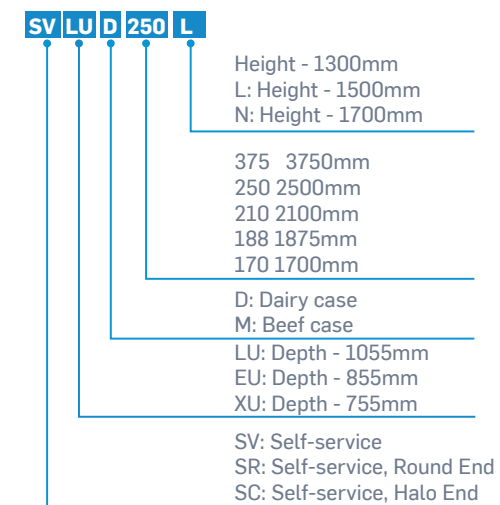

NOMENCLATURE