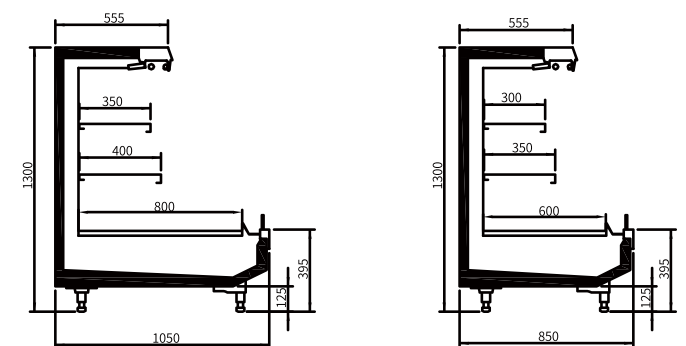

DIMENSION DRAWING

Mendos Series Semi-vertical Self-service Multidecks