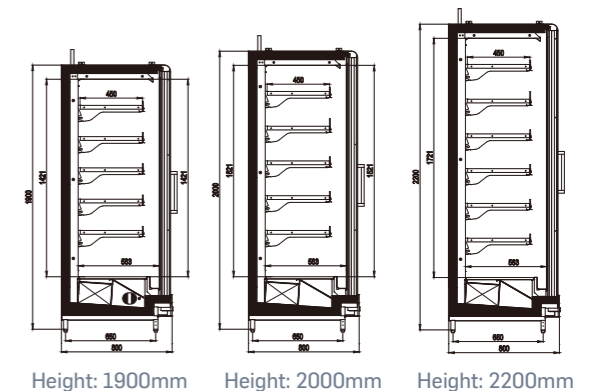

Velando DB-T Plus Series Narrow Glass Door Freezer/Chiller Multidecks

PRODUCT FEATURES

- 2 to 5 door combinations for various needs
- Default option with anti-fog film + electrically heated door frame, the glass door is fog-free and more transparent, ensuring clear visibility of goods and guaranteeing a good display effect
- 1.9/2/2.2m height options and 710mm/810 depth options, for optimized space utilization in the stores
- High-efficiency Door Frame (HEF) as a standard accessory to reduce energy consumption

CUSTOMER VALUE

- Narrow design, saving floor space
- Same appearance for freezer/chiller, for improved overall display effect

Standard Model	Depth - 800, Height - 1900/2000/2200 Freezer/Chiller							
	DB-T80 Plus 5DA4C	DB-T80 Plus 4DA4C	DB-T80 Plus 3DA4C	DB-T80 Plus 2DA4C	DB-T80 Plus 5DA8F	DB-T80 Plus 4DA8F	DB-T80 Plus 3DA8F	DB-T80 Plus 2DA8F
Dimensions (Width)	3905	3124	2343	1562	3905	3124	2343	1562
Dimensions (Depth)	800							
Dimensions (Height)	1900/2000/2200							
Operation Temperature (°C)	2-7				≤-18			
Temperature Grade	3 M2				3 L1			
Rated Voltage (V)	220V							
Rated Frequency (Hz)	50Hz							
Net Weight (kg)	715	600	445	330	765	640	475	350
Display Area (m ²)	3.94	3.15	2.37	1.58	3.26	2.61	1.96	1.30
Effective Volume (m ³)	2.75	2.20	1.62	1.10	2.75	2.20	1.62	1.10
Energy Efficiency Level (EEL)	Grade 2							

NOMENCLATURE

DIMENSION DRAWING

Velando DB-T Plus Series Narrow Glass Door Freezer/Chiller Multidecks