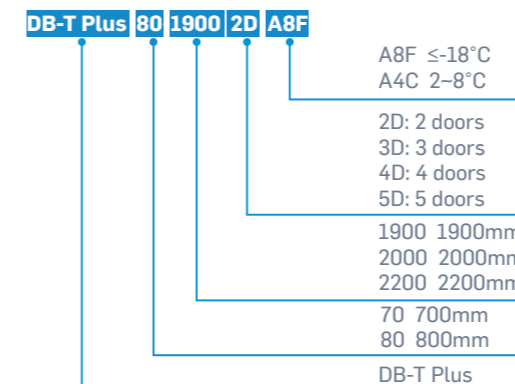

Velando DB-T Plus Series Narrow Glass Door Freezer/Chiller Multidecks

PRODUCT FEATURES

- 2 to 5 door combinations for various needs
- Default option with anti-fog film + electrically heated door frame, the glass door is fog-free and more transparent, ensuring clear visibility of goods and guaranteeing a good display effect
- 1.9/2/2.2m height options and 710mm/810 depth options, for optimized space utilization in the stores
- High-efficiency Door Frame (HEF) as a standard accessory to reduce energy consumption

CUSTOMER VALUE

- Narrow design, saving floor space
- Same appearance for freezer/chiller, for improved overall display effect

Standard Model	Depth - 800, Height - 1900/2000/2200 Freezer/Chiller							
	DB-T80 Plus 5DA4C	DB-T80 Plus 4DA4C	DB-T80 Plus 3DA4C	DB-T80 Plus 2DA4C	DB-T80 Plus 5DA8F	DB-T80 Plus 4DA8F	DB-T80 Plus 3DA8F	DB-T80 Plus 2DA8F
Dimensions (Width)	3905	3124	2343	1562	3905	3124	2343	1562
Dimensions (Depth)	800							
Dimensions (Height)	1900/2000/2200							
Operation Temperature (°C)	2-7				≤-18			
Temperature Grade	3 M2				3 L1			
Rated Voltage (V)	220V							
Rated Frequency (Hz)	50Hz							
Net Weight (kg)	715	600	445	330	765	640	475	350
Display Area (m ²)	3.94	3.15	2.37	1.58	3.26	2.61	1.96	1.30
Effective Volume (m ³)	2.75	2.20	1.62	1.10	2.75	2.20	1.62	1.10
Energy Efficiency Level (EEL)	Grade 2							

NOMENCLATURE

DIMENSION DRAWING

Velando DB-T Plus Series Narrow Glass Door Freezer/Chiller Multidecks