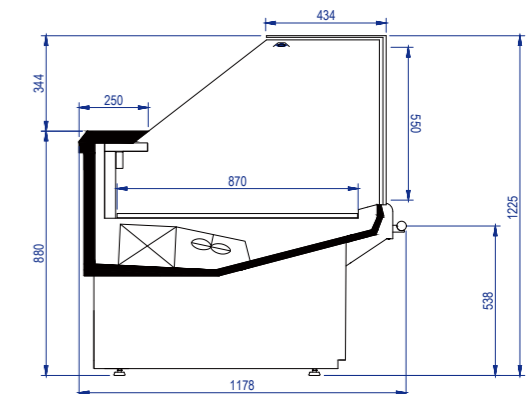

CUSTOMER VALUE

- Large-sized Corner Service Counter, easy to combine;
- Optimized low temperature performance, energy saving and high efficiency
- Abundant accessories for various scenarios

SGL TR	SGL T R Remote Service Over Counter with Sliding Doors				SGL T P Plug-in Service Over Counter with Sliding Doors				SGL T R Remote Service Over Corner Counter with Sliding Doors
	125	188	250	375	125	188	250	375	REC90
Dimensions (Width)	1250	1875	2500	3750	1340	1965	2590	3840	1627
Dimensions (Depth)	1178								1627
Dimensions (Height)	1225								
Operation Temperature (°C)	-2~-2								3~8
Temperature Grade	3 M1								3 S
Rated Voltage (V)	220V								
Rated Frequency (Hz)	50Hz								
Net Weight (kg)	165	225	295	258	190	250	320	370	190
Display Area (m ²)	0.92	1.38	1.84	2.76	1.09	1.50	1.98	2.93	1.43
Effective Volume (m ³)	0.19	0.29	0.38	0.57	0.19	0.29	0.38	0.57	0.24
Energy Efficiency Level (EEL)	Grade 1								/

DIMENSION DRAWING

SGL Aries Series Service Over Counter with Sliding Doors

NOMENCLATURE

- CGL 87 T R 375**
- Width: 125 1250mm, 188 1875mm, 250 2500mm, 375 3750mm
 - R: Remote
 - P: Plug-in
 - T: Service counter with sliding doors
 - 87: shelf depth 870mm
 - SGL: Straight Glass Service Counter