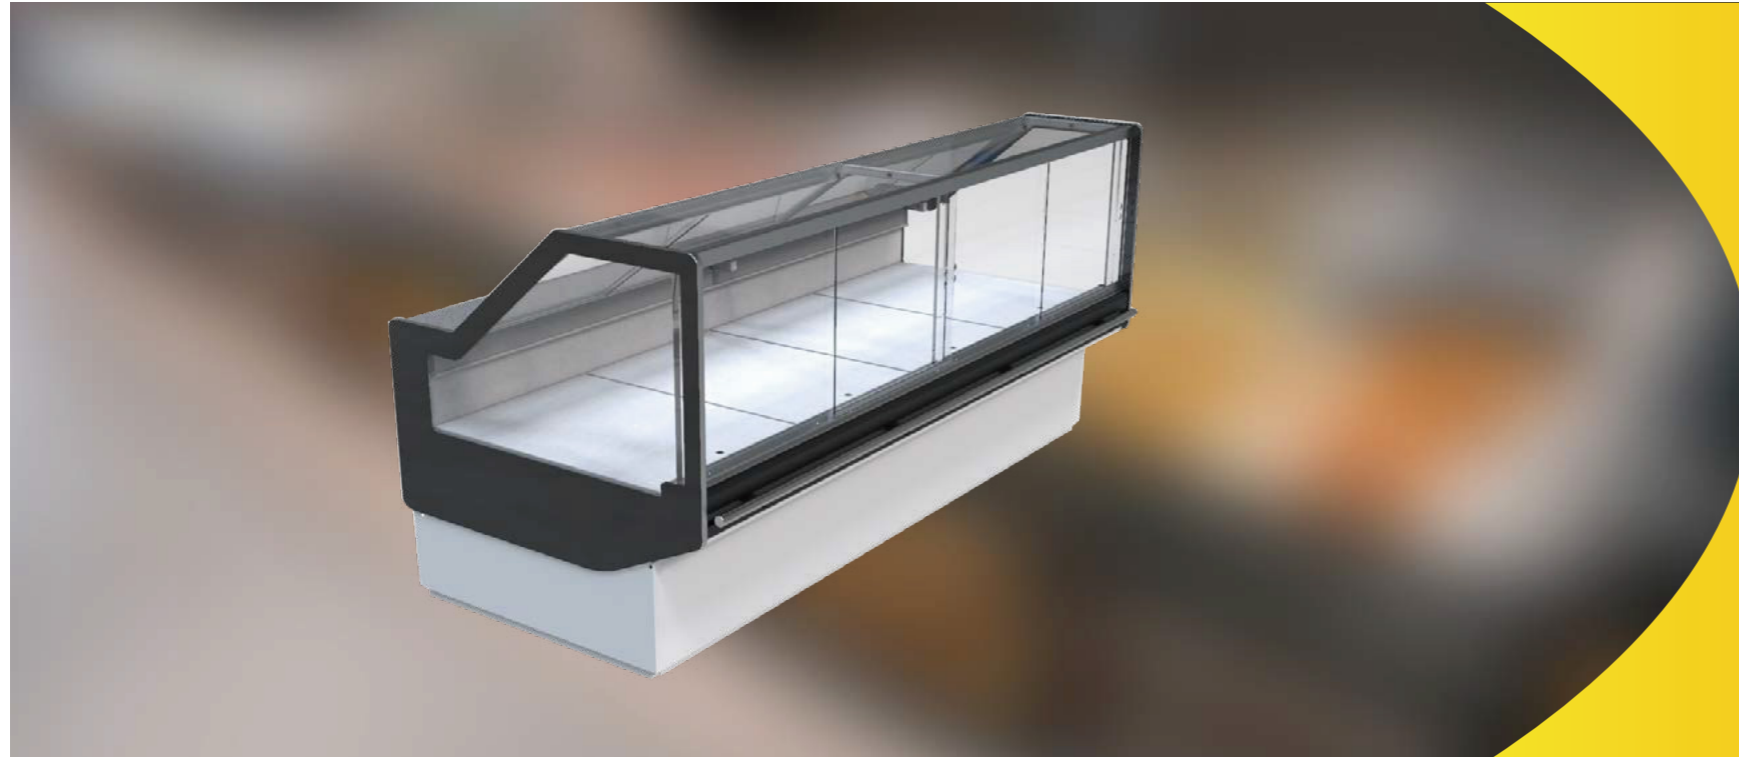

SGL Aries Series Service Over Counter with Sliding Doors

BENEFITS AT A GLANCE

- Translucent straight glass, simple and elegant
- Sliding glass covers, easy to pick up goods
- Optimized lighting, better displaying
- Brand new energy-saving design, better energy efficiency
- Full range of models, flexible combinations; various options for various application scenarios

CUSTOMER VALUE

- Large-sized Corner Service Counter, easy to combine;
- Optimized low temperature performance, energy saving and high efficiency
- Abundant accessories for various scenarios

SGL TR	SGL T R Remote Service Over Counter with Sliding Doors				SGL T P Plug-in Service Over Counter with Sliding Doors				SGL T R Remote Service Over Corner Counter with Sliding Doors
	125	188	250	375	125	188	250	375	REC90
Dimensions (Width)	1250	1875	2500	3750	1340	1965	2590	3840	1627
Dimensions (Depth)	1178								1627
Dimensions (Height)	1225								
Operation Temperature (°C)	-2~-2								3~8
Temperature Grade	3 M1								3 S
Rated Voltage (V)	220V								
Rated Frequency (Hz)	50Hz								
Net Weight (kg)	165	225	295	258	190	250	320	370	190
Display Area (m ²)	0.92	1.38	1.84	2.76	1.09	1.50	1.98	2.93	1.43
Effective Volume (m ³)	0.19	0.29	0.38	0.57	0.19	0.29	0.38	0.57	0.24
Energy Efficiency Level (EEL)	Grade 1								/

CONFIGURATION OPTIONS (STANDARD)

- Support legs: sheet metal legs
- Material options for bottom partition, return air grilles and back panel: powder coating
- Crash bar options: aluminum alloy
- Heat pipes of evaporator: without heat pipe
- Controller options: Carrier standard refrigeration controller unit*
- Evaporator blower fan options: EBM Q motor*
- Evaporator options: Carrier R404A evaporator*
- Lights: T8 energy-saving integrated LEDs 6500K