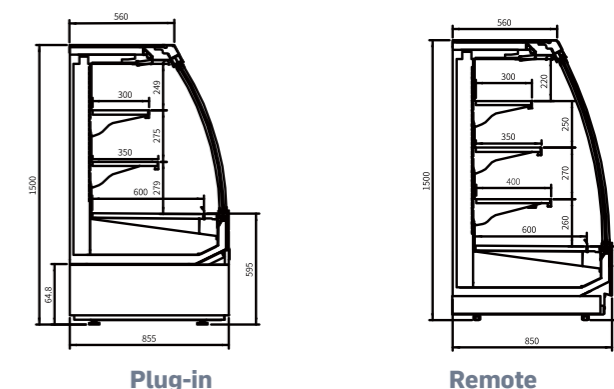

Standard Model	Plug-in		Remote			
	SV EU M 125 LP SD	SV EU M 188 LP SD	SV EU D/ M 170 LR SD	SV EU D/ M 188 LR SD	SV EU D/ M 250 LR SD	SV EU D/ M 375 LR SD
Dimensions (Width)	1250	1875	1700	1875	2500	3750
Dimensions (Depth)	855					
Dimensions (Height)	1500					
Front Height (H)	600		400			
Operation Temperature (°C)	Beef case: -1~5		Dairy case: -1~7 / Beef case: -1~5			
Temperature Grade	3 M1		3 M2/3 M1			
Rated Voltage (V)	220V					
Rated Frequency (Hz)	50Hz					
Net Weight (kg)	160	220	220	280	320	480
Display Area (m ²)	1.96	2.54	2.15	2.36	3.15	4.73
Effective Volume (m ³)	0.32	0.48	0.69	0.76	1.01	1.52
Energy Efficiency Level (EEL)	Grade 2					

NOMENCLATURE

SV | LU | D | 250 | L | P

P: Plug-in
R: Remote
SD: Slide Glass Door

Height - 1300mm
L: Height - 1500mm
N: Height - 1700mm

375 3750mm
250 2500mm
210 2100mm
188 1875mm
170 1700mm

D: Dairy case
M: Beef case

LU: Depth - 1055mm
EU: Depth - 855mm
XU: Depth - 755mm

SV: Self-service
SR: Self-service, Round End
SC: Self-service, Halo End

DIMENSION DRAWING

Mendos Series Semi-vertical Glass Door Multidecks